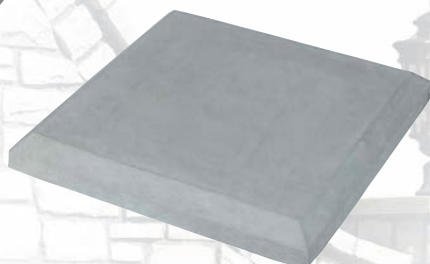

Granite

Granite

ROWLOCKS

4" x 5" x 1.5"

Rowlocks are used by architects and designers to achieve decorative design details and add dimension to flat walls.

Glen-Gery Landmark Stone accessories are available in all offered colors.

Granite

Sandstone

White

SILLS

23.5" x 3" x 2.5"

Sills are an attractive way to reduce the potential for water penetration while enhancing the appearance of any door, window or masonry opening.

WALL CAPS

14" x 23.25" x 1.75"

Use this distinctive feature to crown a stone wall creating additional aesthetic appeal.

Brown

Granite

Sandstone

White

PIER CAPS

Smooth Face
20" x 20" x 3.5"
26" x 26" x 3.5"

Rough Face
30" x 30" x 3"
22" x 22" x 3"

The ideal accessory designed to accentuate the top of a stone column.

Granite - Smooth Face

Granite - Smooth Face

White - Rough Face

Brown - Rough Face

OUTLET BOXES

Light
12" x 8" x 1.5"

Wall
9" x 7" x 1.75"